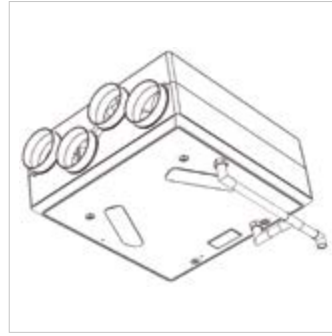

RESIDENTIAL

FIXTURES / FITTINGS / GRILLES / VALVES

Additional accessories available on request.
*Available in White, Brown, Terracotta & Beige

Jubilee Clip

100mm - 410-EKC264
125mm - 410-EKC611
150mm - 410-EKC674

350mm Tube

100mm - 410-EKC242
125mm - 410-EKC266
150mm - 410-EKC660

Horizontal Condensation Kit for VIGO 250

VIGO250HCV

External Gravity Shutter

100mm - 410-SE100
125mm - 410-SE125
150mm - 410-SE150

External Fixed Grille