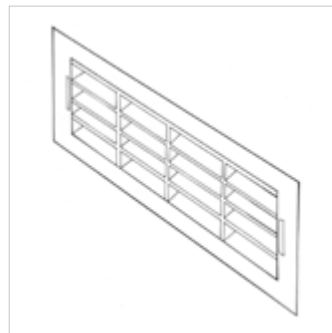

Airbrick Grille with surround*