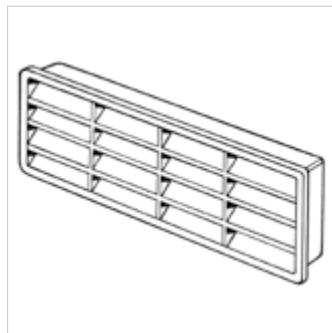

Ceiling Mount Kit

100mm - 410-CG100
125mm - 410-CG125
150mm - 410-CG150

125mm Round Grille Spigot*
White & Brown only

410-EKC617

125mm Ceiling Extract & Supply Valve with retaining ring*

410-EKC356F

125mm Internal Valve

Supply - 410-HSV125
Extract - 410-HEV125

PVC Sealing Tape

19mm x 4.6 Metre - 410-EK151
50mm x 4.6 Metre - 410-EK152

Mounting Foot

100mm - 410-AVIO100-MF
125mm - 410-AVIO125-MF
150mm - 410-AVIO150-MF

Airbrick Grille*

Airbrick Grille - 410-EKC704

Airbrick Grille with surround*

410-EKC714

125mm Cowled Outlet with Non-Return Flap Round Spigot*

410-EKC289