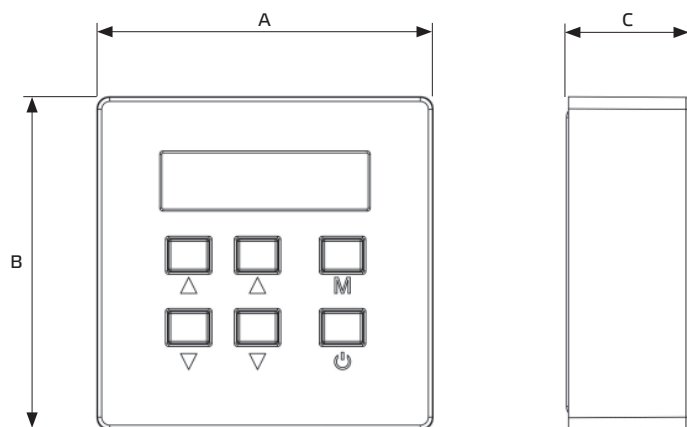

DATA SHEET

Remote control BDT KLIMA

Type	ID	A mm	B mm	C mm	Weight kg
BDT KLIMA	117836	83	83	30,5	0,2

- Monochrome, two-line display
- Configuration of all setpoints and parameters
- Displaying all current values, faults, filter contamination (depending on the device)
- Suitable for: FFH, SL, CON, RLI, ETA, ETACASE, AKKUFLOW