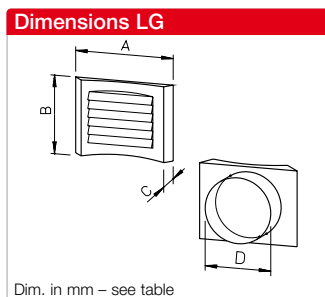

Accessories