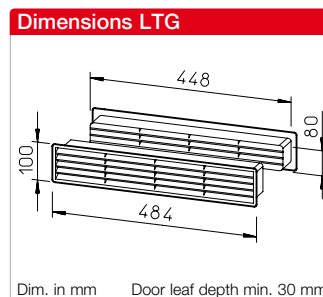

Accessories