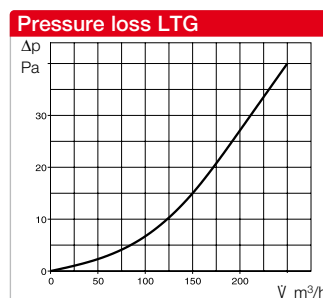

Accessories