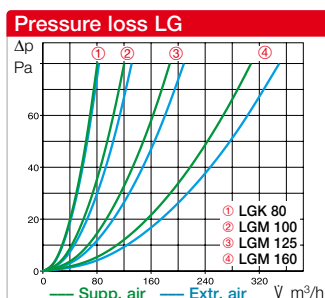

Accessories