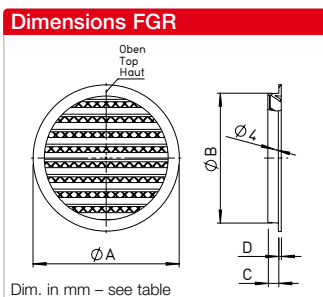

Accessories