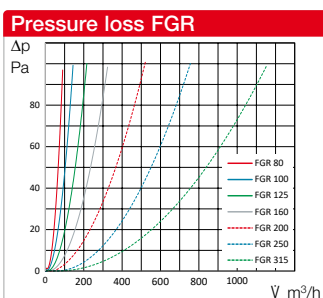

Accessories